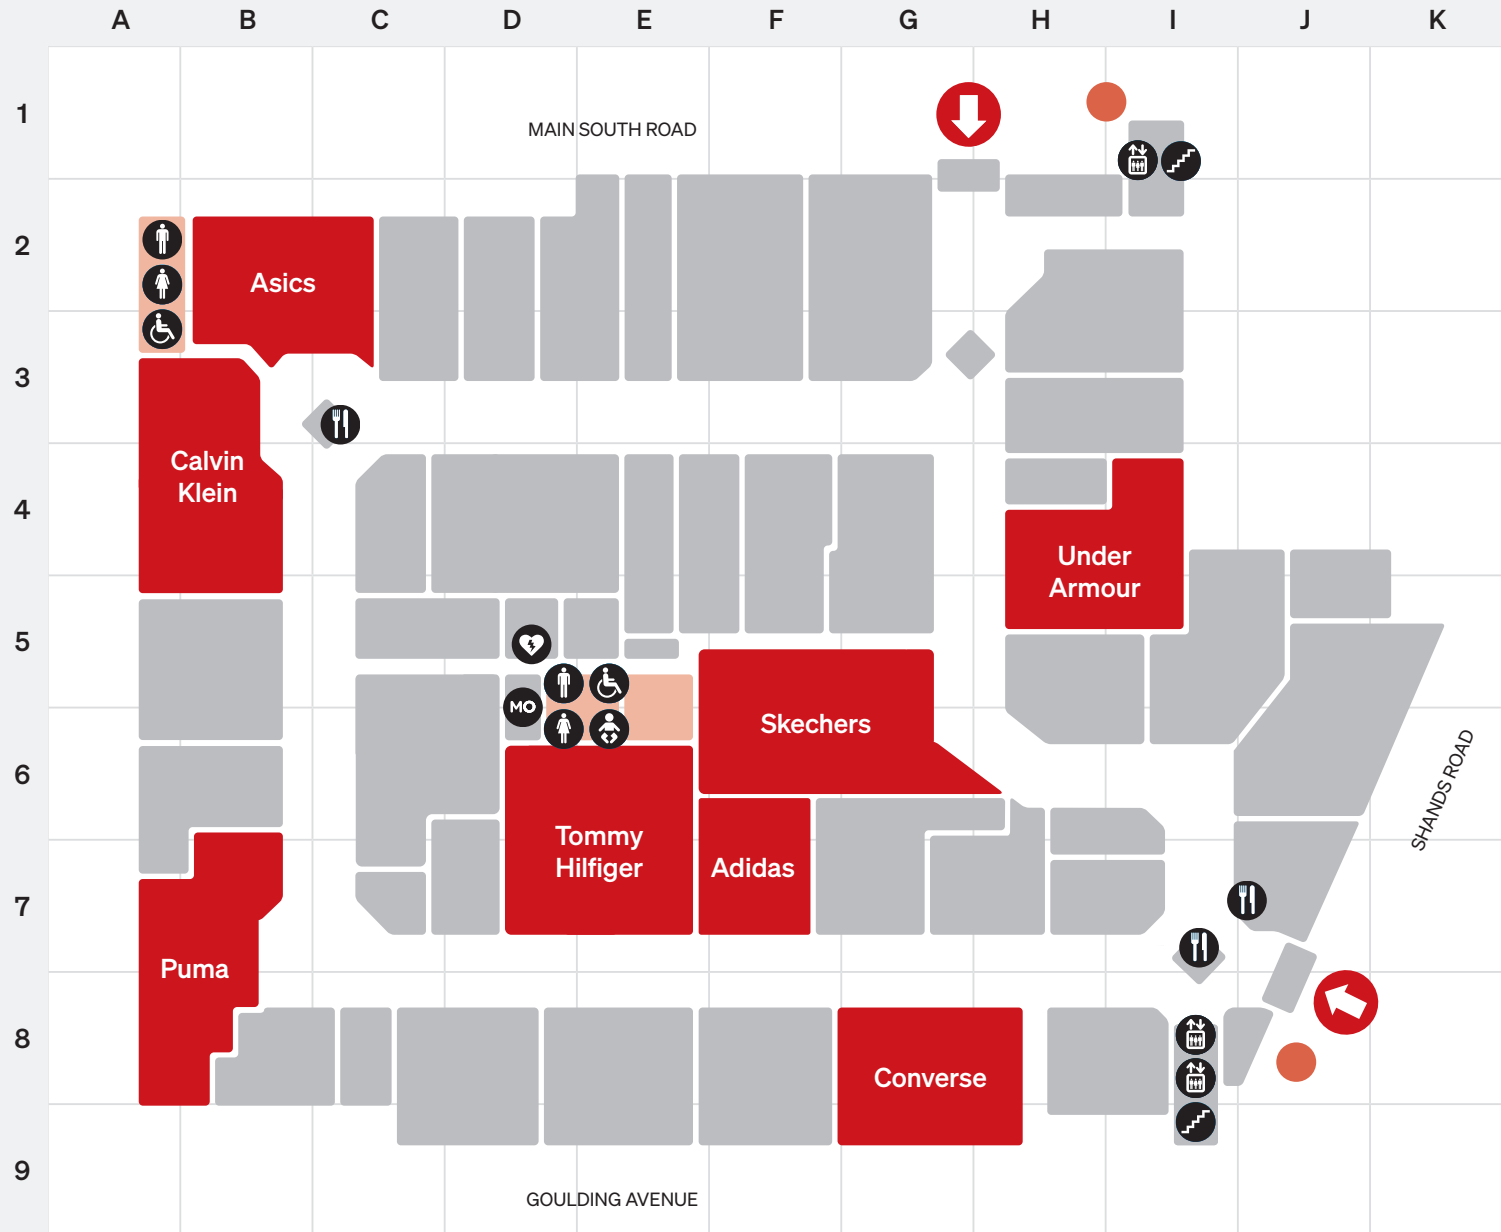

WOMENSWEAR

J6	Bendon Outlet	344 5680
H3	Cotton On Body	349 2371
C6	Glassons	349 5858
E2	K&K Fashions	344 6041
C4	Max Fashions	349 3108
G7	Peter Alexander	349 4107

MENSWEAR

A5	Barkers	982 2939
D4	Hallenstein Bros	344 1076
E8	Johnny Bigg	595 1847
C2	Rodd & Gunn	349 8090
H2	Tarocash	595 1848
F4	Yd	344 1547

UNISEX

F7	Adidas	349 5284
B2	Asics	349 2791
F2	Bonds	344 1424
A3	Calvin Klein	
G2	Canterbury Outlet Store	349 0667
G8	Converse (Authentic Factory Outlet)	349 9874
E4	Huffer	595 2980
D2	Icebreaker	925 9078
F8	Just Jeans	349 9896
D8	Merrell	349 7743
I6	Mons Royale	666 5012
G7	Mountain Warehouse	
I5	New Balance	349 5835
A8	Puma	344 5617
G4	Rip Curl	349 7229
H7	Swannndri	940 2381
E7	Tommy Hilfiger	
H4	Under Armour	349 8201

FOOD

C3	Sushi Express	344 0325
I7	New Zealand Natural	344 1618
J7	The Coffee Club	344 1107

SERVICES

- ♿ Accessible Toilet
- ♿ Stairs
- ♂ Male Toilet
- 🚗 Lift
- ♀ Female Toilet
- 🚑 Defibrillator
- 👨‍👩‍👧‍👦 Parents Room
- 🍷 Evacuation Assembly Points
- 🍴 Food
- 🚪 Entry
- 🏢 Management Office